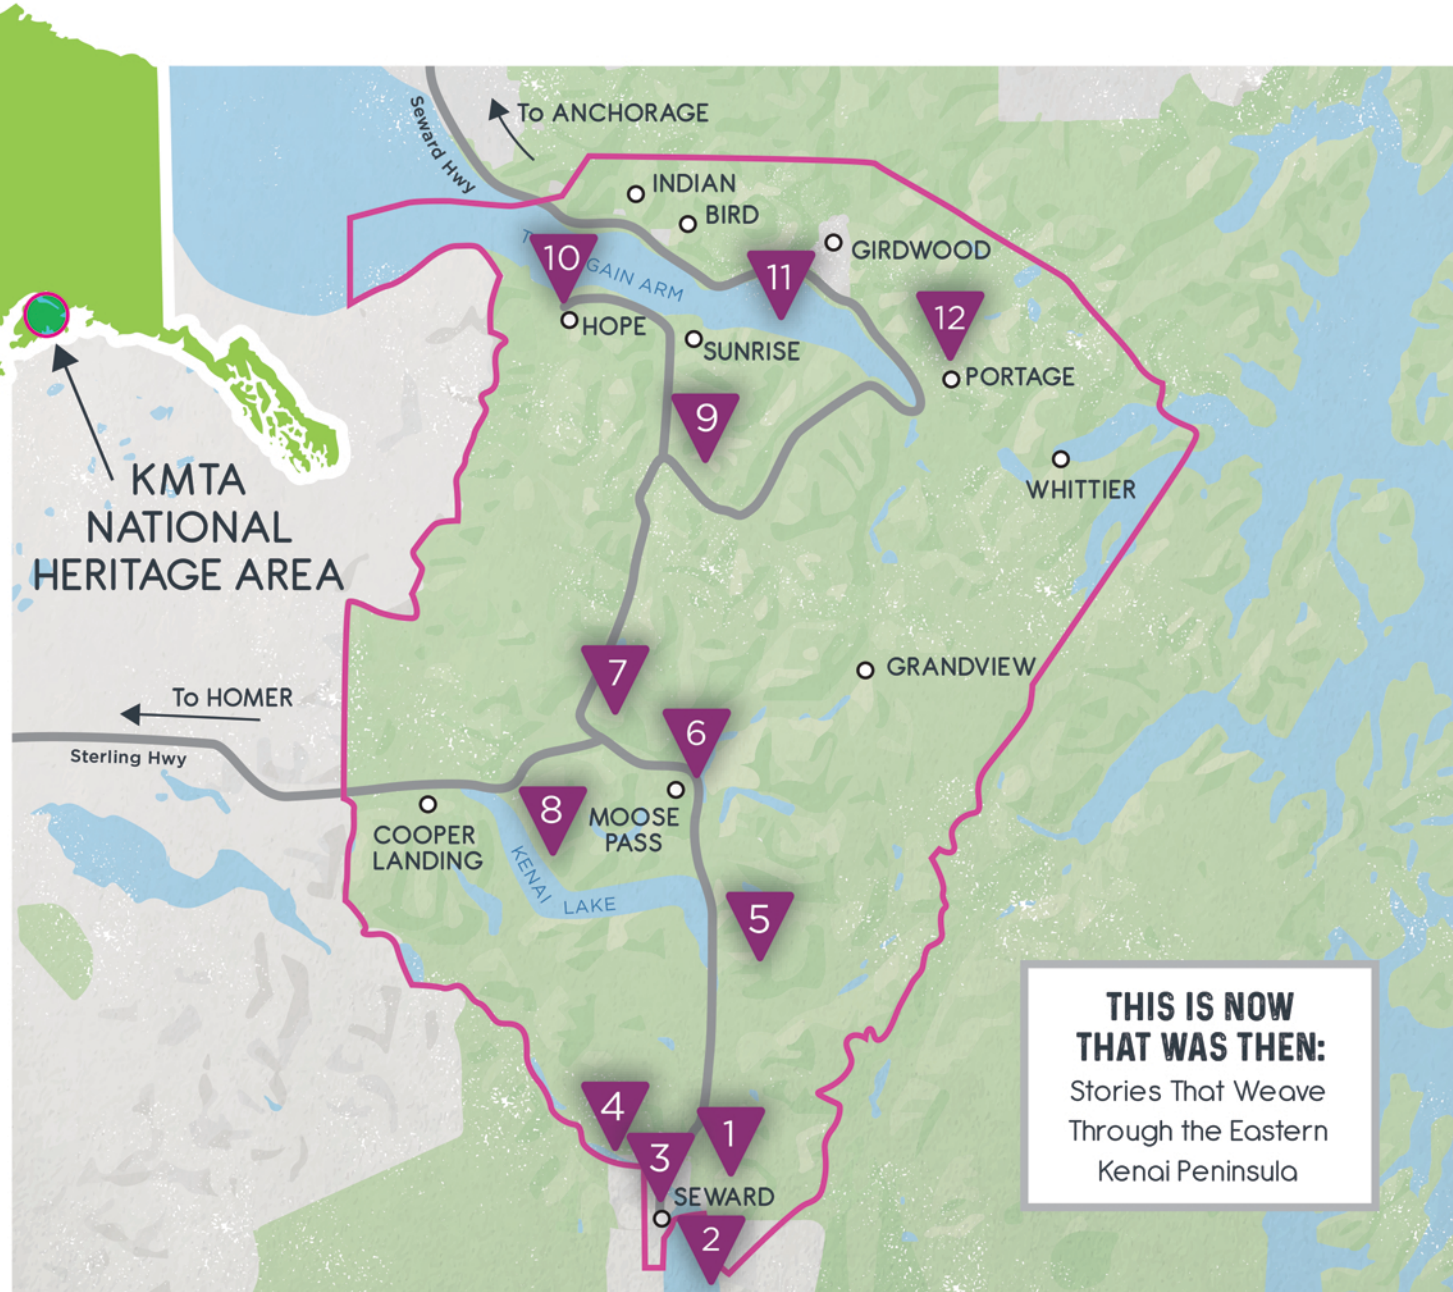

KENAI MOUNTAINS-TURNAGAIN ARM  
**NATIONAL HERITAGE AREA**

To discover more maps and information about our area visit us at [www.kmtacorridor.org](http://www.kmtacorridor.org)